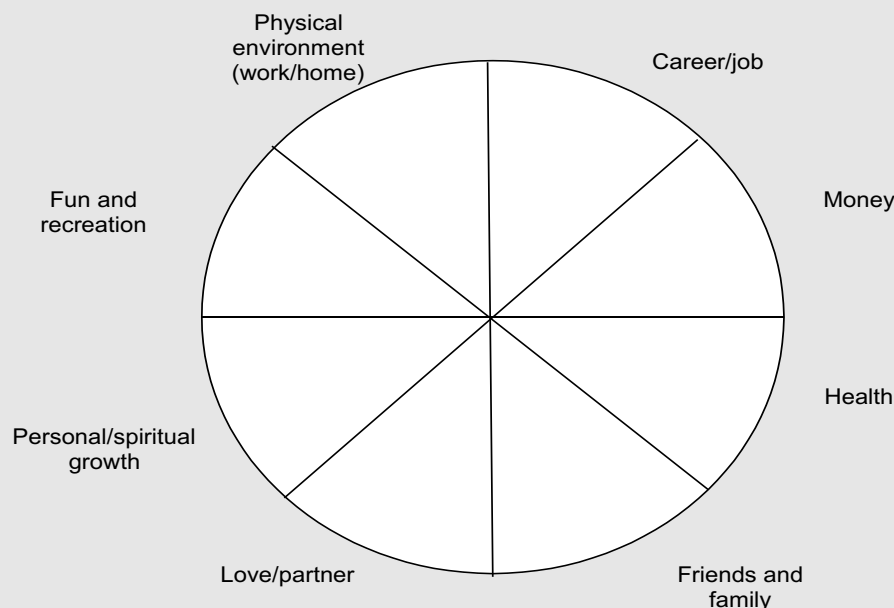

For pages in Serbian chose Serbian flag in the top right corner.

If you want to become member of EMCC Serbia please contact: RS.Presednica@emccouncil.org

This exercise asks you to assess your satisfaction with your life as it is now. The centre represents zero satisfaction. The outer edge represents 10: total satisfaction.

Rate each wedge on this 0-10 scale, then draw a line connecting each one.

What kind of a wheel emerges?

What kind of a ride is it giving you?

**BOOK FOR THIS MONTH**

„Finding Your Way in the Consulting Jungle“, Freedman, A.M, Zackrisson, R.E., Foreword by Beckhard, R., Jossey-Bass/Pfeiffer, 2001.